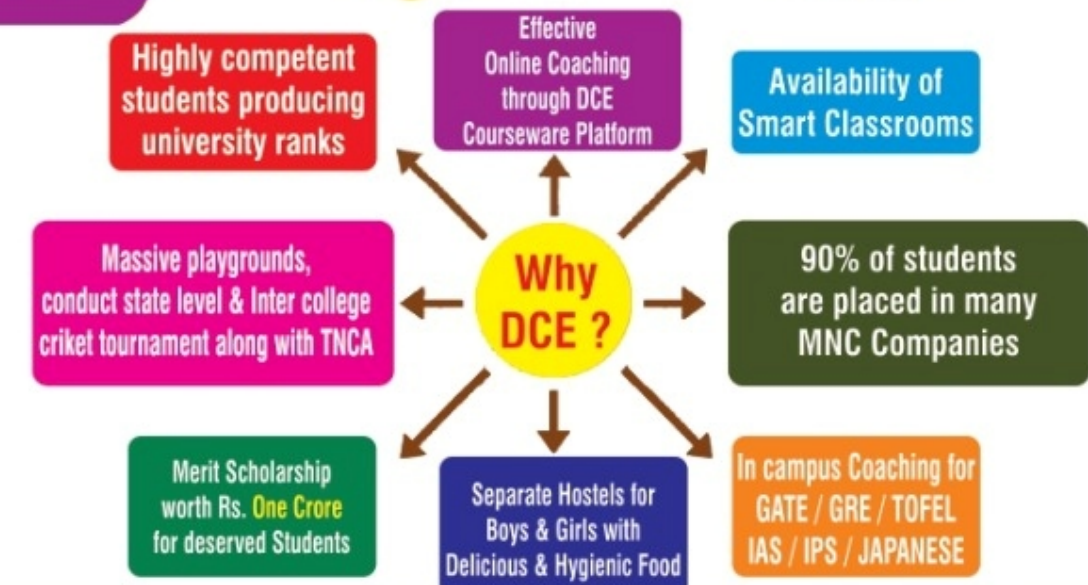

CAMPUS PLACEMENTS 2023 - 24

12 LPA HIGHEST PACKAGE | 7.25 LPA AVERAGE PACKAGE | 92% PLACEMENT PERCENTAGE

Admission Contact : 98402 87653, 98410 27738, 98416 55959